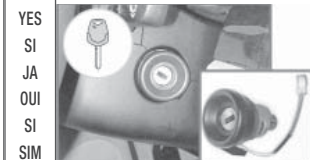

**ATTENTION / ATTENZIONE / ACHTUNG /
ATTENTION / ATENCION / ATENÇÃO**

→ In production from year... / Fabricata dall'anno... / Hergestellt seit Jahr... / Fabriqué à partir de l'année... / Fabricada desde el año... / Em produção do ano...

→ In production until year... / Fabricata fino all'anno... / Hergestellt bis Jahr... / Fabriqué jusqu'à l'année... / Fabricada hasta el año... / Em produção até ano...

EN **IMPORTANT** - In compliance with current regulations relating to industrial property, we hereby state that the trade-marks or trade names mentioned in our catalogue are the exclusive property of authorized manufacturers of locks and users. Said trade-marks or trade names are nominated only for the purposes of information so that any lock for which our keys are made can be rapidly identified. This catalogue is reserved exclusively for professional key cutters who use Ilco Orion products. All information and illustrations in this catalogue are for guidance only. Ilco Orion reserves the right to alter products designs, dimensions or info to improve the products quality. The contents of this catalogue are fully protected by Copyright and may not be copied or reproduced in any form, without written permission from Ilco Orion. Any infringements will be dealt with under Italian law.

ES **IMPORTANTE** - En conformidad con las vigentes disposiciones de ley sobre propiedad industrial, las marcas y denominaciones comerciales citadas en nuestro catálogo se declaran de propiedad exclusiva de los fabricantes de cerraduras y los utilizadores autorizados. Dichas marcas o denominaciones comerciales se citan por simple información, al objeto de hacer comprender sin dificultad a qué cerraduras van destinadas nuestras llaves. Este catálogo está reservado exclusivamente a los profesionales de la reproducción de llaves que utilizan los productos Ilco Orion. Las ilustraciones y los datos técnicos de los productos en este catálogo son indicativos. La Ilco Orion se reserva el derecho, quedando invariables las características principales de los productos, de modificar todo lo que considere necesario y oportuno para mejorar la calidad de sus artículos. Todos los dibujos y las fotografías pertenecen a la Ilco Orion; según determina la Ley, se prohíbe toda reproducción aunque parcial, sin autorización por escrito de la Ilco Orion. En caso de disputas la competencia es de las autoridades judiciales donde está domiciliada la firma, excluyendo cualquier otro foro.